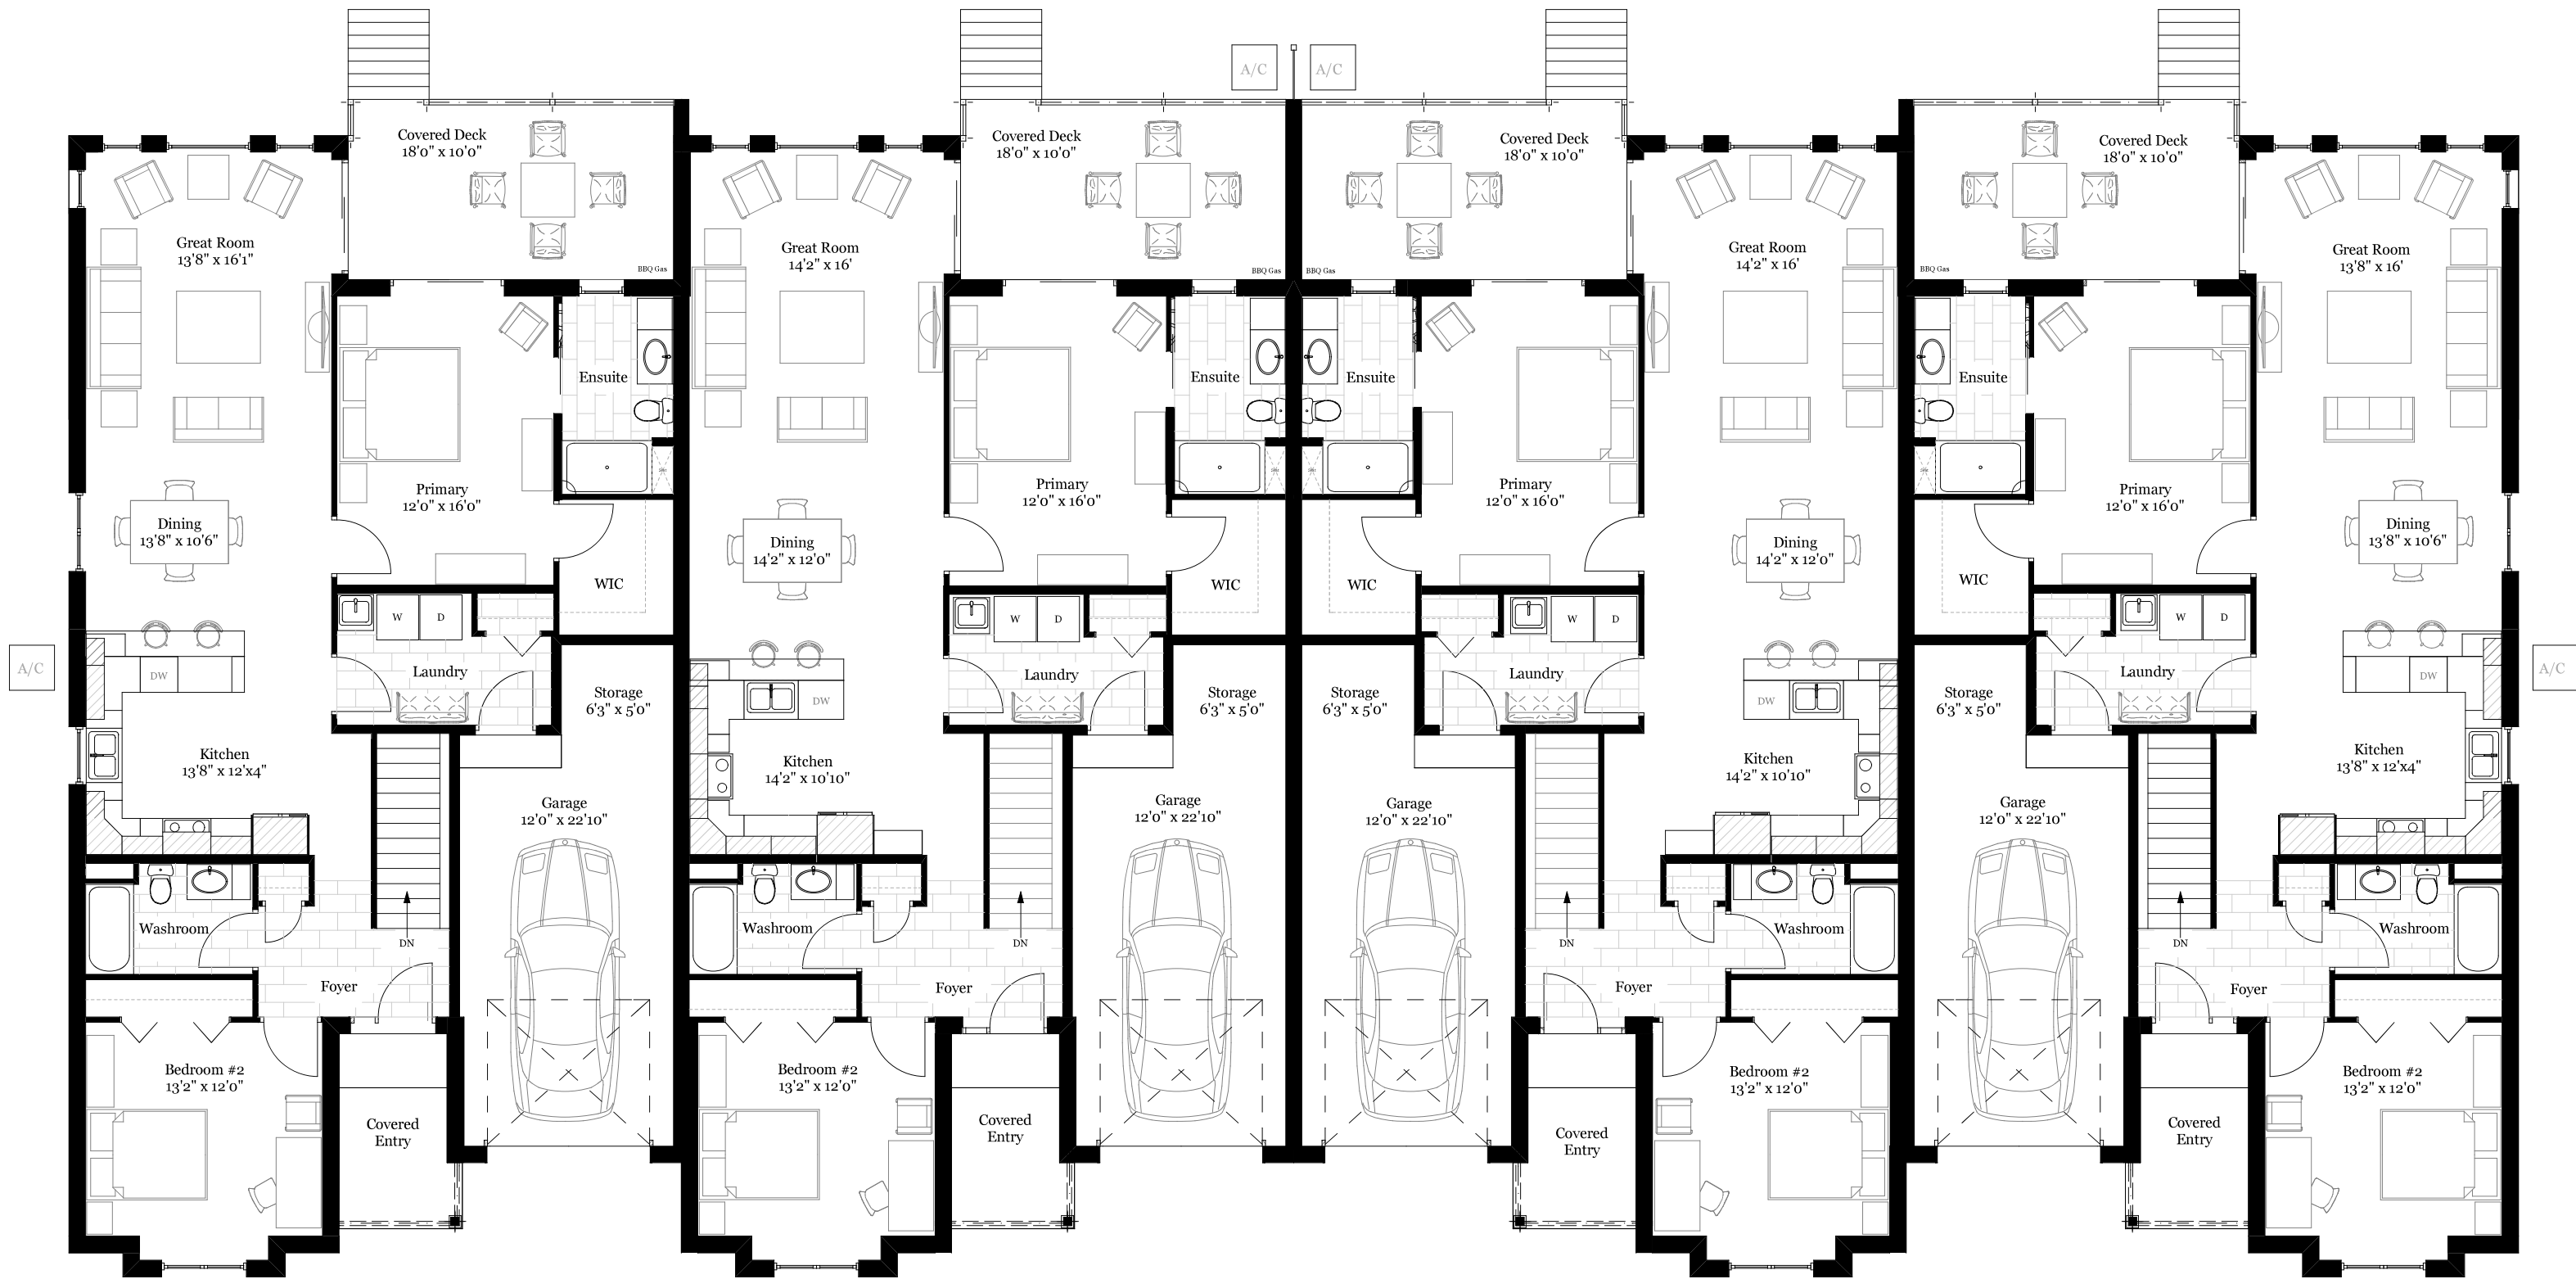

Full Basement

The Townhomes of Hamilton Woods

Full Basement

The Townhomes of Hamilton Woods

9' Ceiling
Unit D
1500 sq. ft.

9' Ceiling
Unit C
1500 sq. ft.

9' Ceiling
Unit B
1500 sq. ft.

9' Ceiling
Unit A
1500 sq. ft.

Full Basement

The Townhomes of Hamilton Woods

Unit D
Optional 920 sq. ft.
Finished

Unit C
Optional 920 sq. ft.
Finished

Unit B
Optional 920 sq. ft.
Finished

Unit A
Optional 920 sq. ft.
Finished

Full Basement