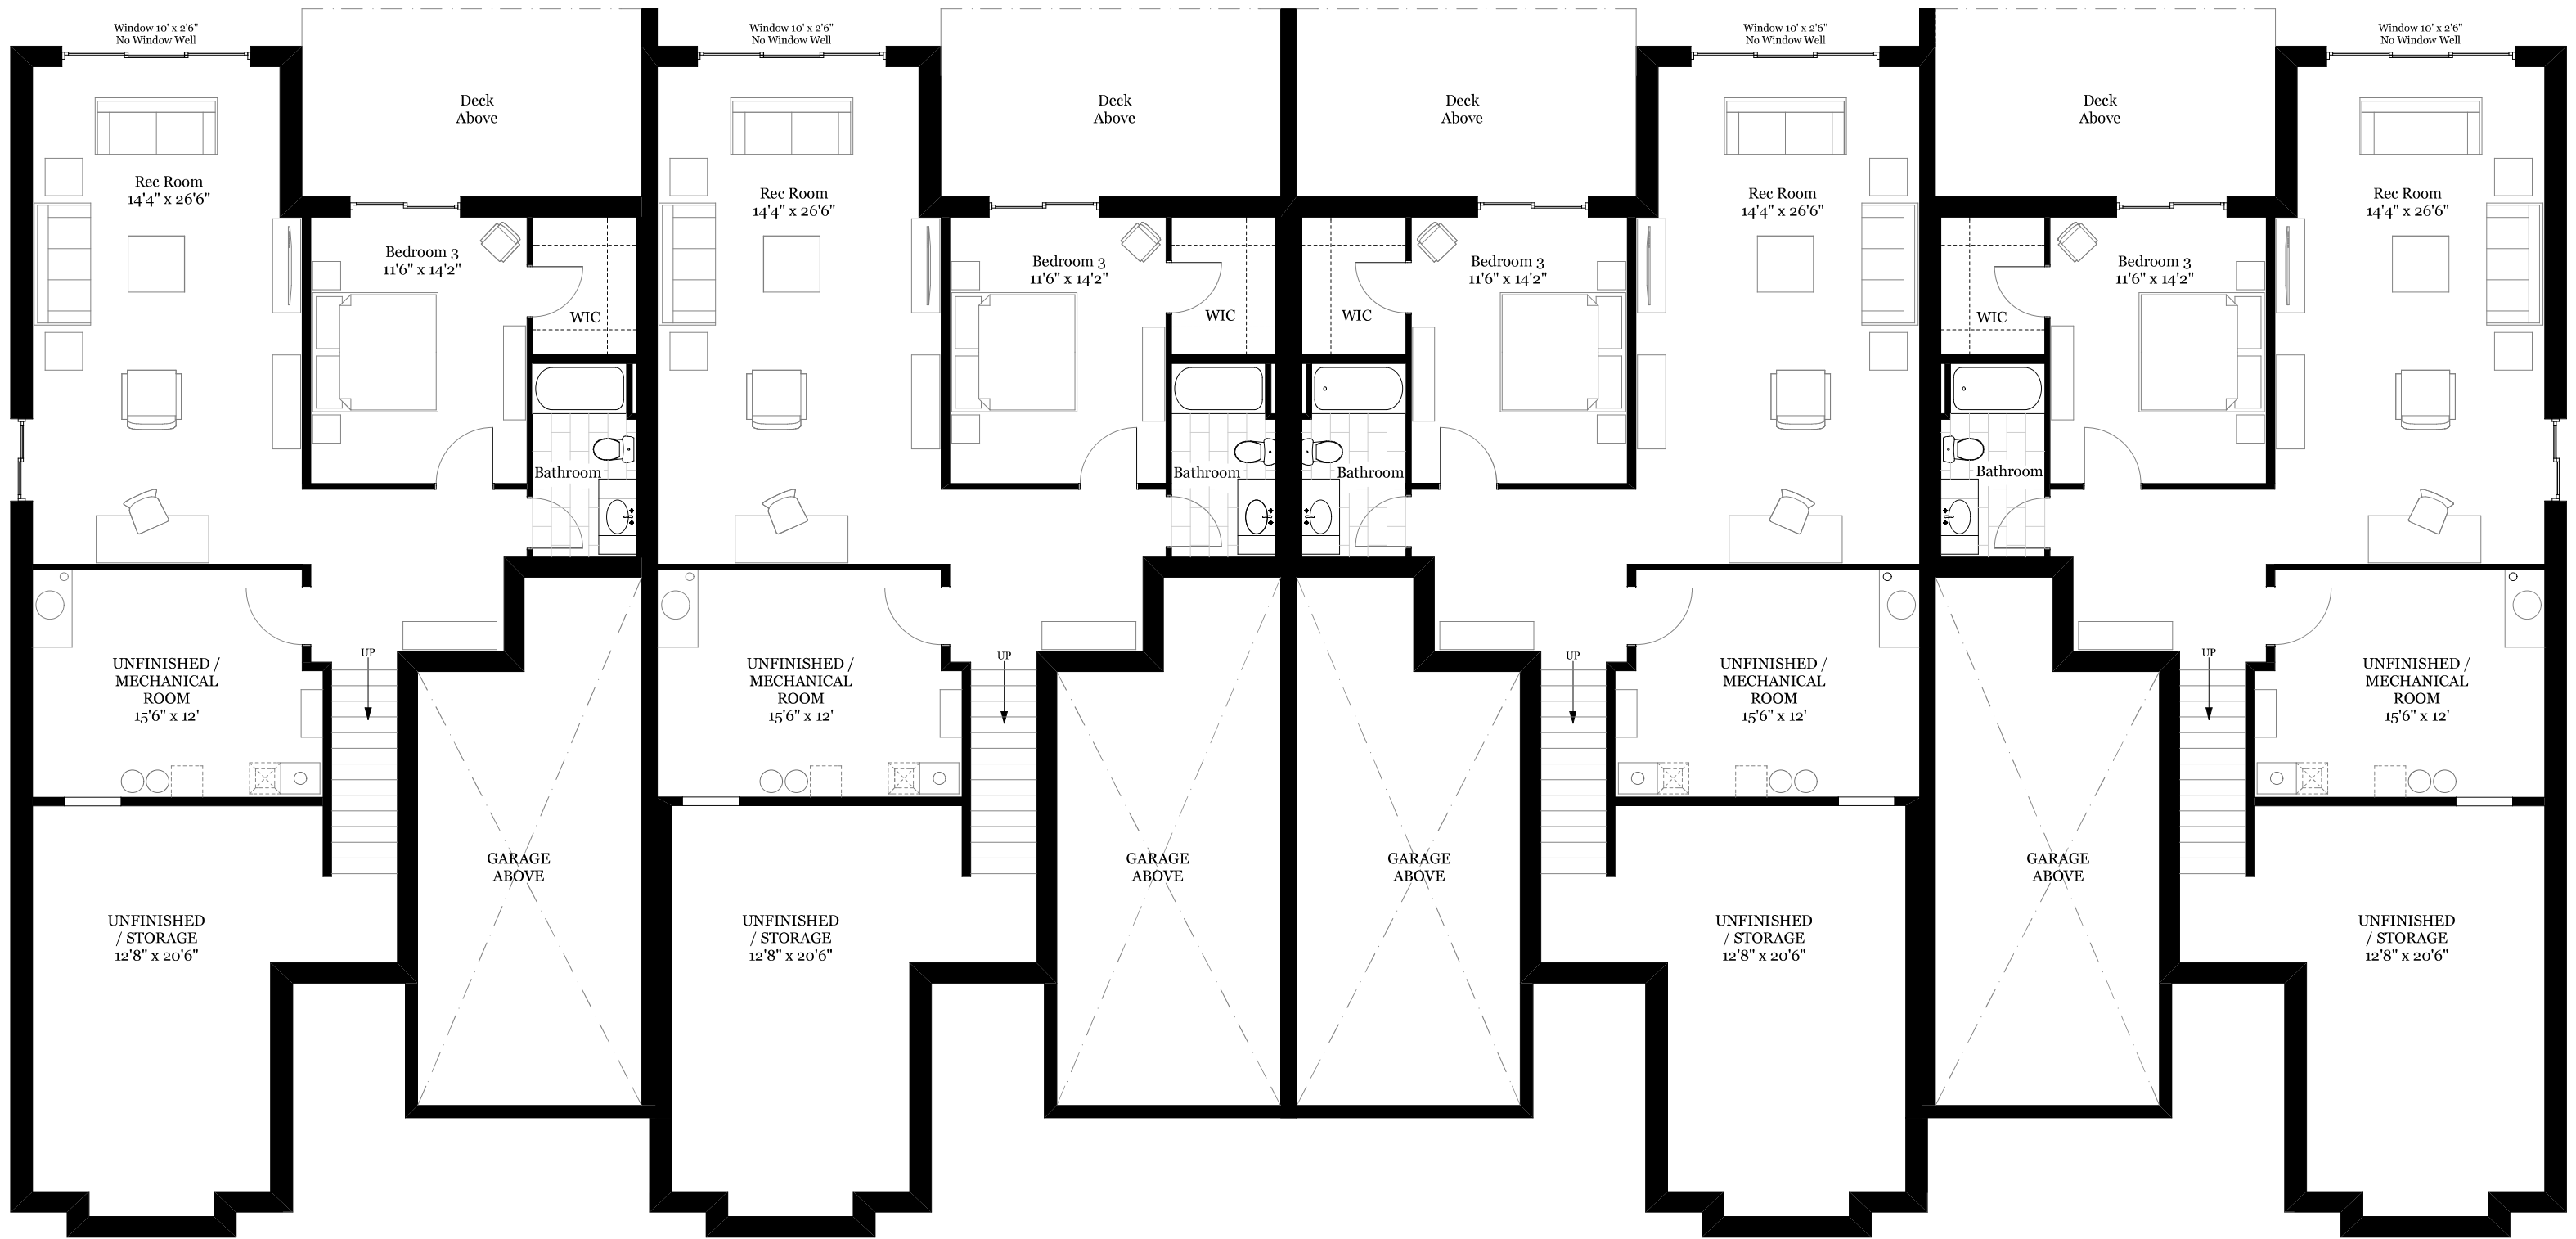

Full Basement

The Townhomes of Hamilton Woods

Full Basement

The Townhomes of Hamilton Woods

9' Ceiling
Unit D
1500 sq. ft.

9' Ceiling
Unit C
1500 sq. ft.

9' Ceiling
Unit B
1500 sq. ft.

9' Ceiling
Unit A
1500 sq. ft.

Full Basement

The Townhomes of Hamilton Woods

Unit D
Optional 920 sq. ft.
Finished

Unit C
Optional 920 sq. ft.
Finished

Unit B
Optional 920 sq. ft.
Finished

Unit A
Optional 920 sq. ft.
Finished

Full Basement